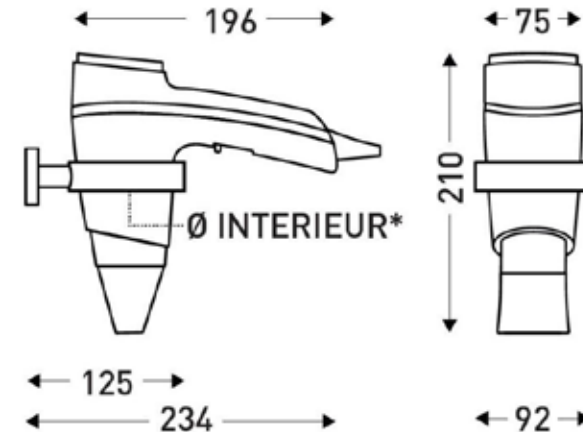

PRODUCT ADVANTAGES

- 1600 W power
- Patented LighTouch® handle
- Activates when picked up
- Fitted with an ionizing system

SPECIFICATION

Item Code	8221047 BK-BS, 8221046 WH-BS
Material	Polycarbonate
Colours Available	Black, White
Ioniser	Yes
Cord length (mm)	700
Stretched cord length (mm)	2050
Diffusor	Removable
Sound level (dB) (1m in front of the appliance)	66
Air flow rate (m ³ /h)	95
Air outlet temperature (°C)	80
Safety in case of malfunction	Yes
Speed control	2 speed
Filter	Removable back filter
Temperature variation	3
LighTouch Patented Handle	Yes

ELECTRICAL

Rated Power (W)	1600
Voltage	230V
Frequency (Hz)	50-60
Type of motor	Brushed DC

DIMENSIONS

Height (mm)	196
Width (mm)	210
Depth (mm)	75
Weight (kg)	0.5700

BOX DIMENSIONS

Height (mm)	115
Width (mm)	225
Depth (mm)	275
Weight (kg)	0.8000

TECHNICAL DRAWING

*Ø INTERIEUR DU SUPPORT
MURAL : 75 MM